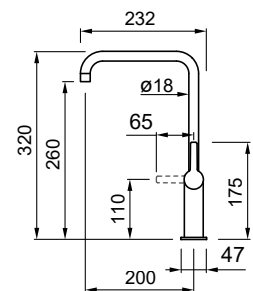

FINITURE LEVA / LEVER FINISHES

● Black K82 Sage
MOKSMIBK82 € 580

● Black K83 Clay
MOKSMIBK83 € 580

DIMENSIONE FORO / HOLE SIZE = ø 35 mm

BASE CANNA / SPOUT BASE = 47 x 47 mm

ROTAZIONE CANNA / SPOUT ROTATION = 360°