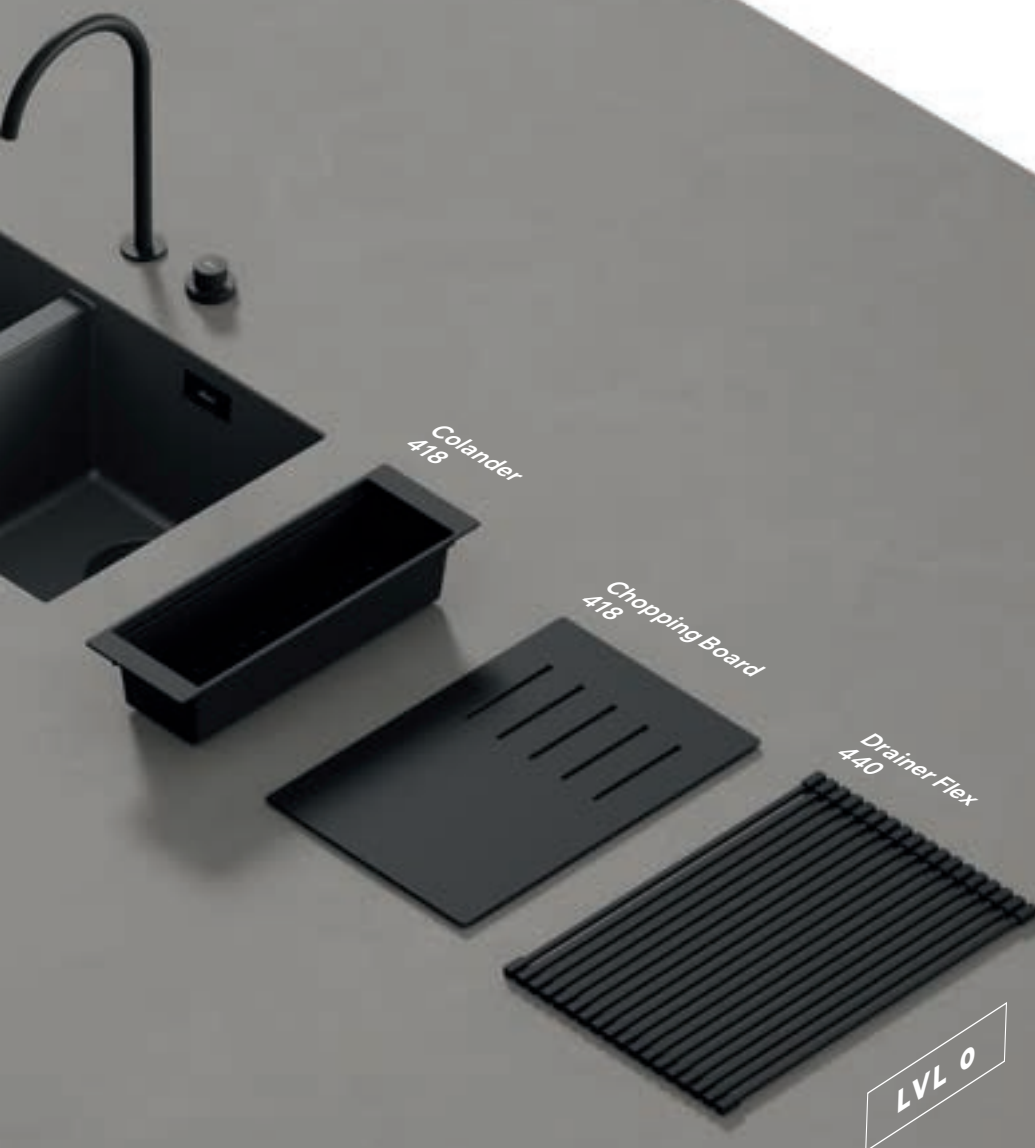

Schema posizionamento accessori
Accessory placement diagram