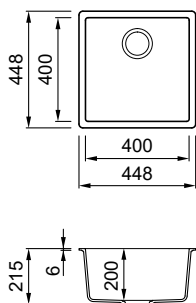

Zen F

Zen F 102

LAVELLO / SINK

1 Vasca - Non reversibile /
1 Bowl - Non reversibile

DIMENSIONI / DIMENSIONS
448 x 448 mm - P D 200 mm

INCASSO / BUILT-IN

Filotop / Flushmount = consultare disegno
approfondito / see technical drawing

BASE / BASE

500 mm