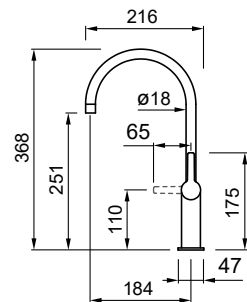

FINITURE LEVA / LEVER FINISHES

Black K82 Sage
MOKBARBK82 € 580

Black K83 Clay
MOKBARBK83 € 580

DIMENSIONE FORO / HOLE SIZE = $\varnothing 35$ mm

BASE CANNA / SPOUT BASE = 47 x 47 mm

ROTAZIONE CANNA / SPOUT ROTATION = 360°

FLESSIBILE / FLEXI-HOSE = Inox 3/8" - 360 mm

CARTUCCIA / CARTRIDGE = 25 mm