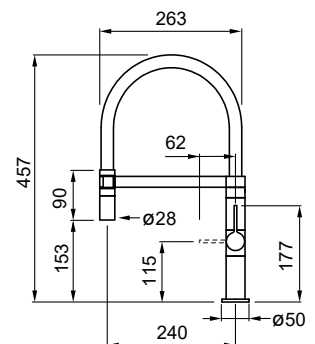

Wave

CON DOCCETTA
WITH SPRAYER

TUBO SILICONE
NERO
BLACK SILICON
TUBE

FUNZIONAMENTO
LEVA 0-90°
HANDLE ROT. 90°

COLORE UNICO
FULL COLOUR

ROTAZIONE CANNA
SPOUT ROTATION

Miscelatore monocomando con canna alta girevole in silicone nero e doccetta
Single-lever tap with tall silicone swivel spout and sprayer

FINITURE / FINISHES

CS Cromo spazzolato + BK Black
MIKWAVCS € 340

BK Black + BK Black
MOKWAVBK € 360

DIMENSIONE FORO / HOLE SIZE = $\varnothing$ 35 mm

BASE CANNA / SPOUT BASE = $\varnothing$ 50 mm

ROTAZIONE CANNA / SPOUT ROTATION = 360°

FLESSIBILE / FLEXI-HOSE = Inox 3/8" - 400 mm

CARTUCCIA / CARTRIDGE = 25 mm