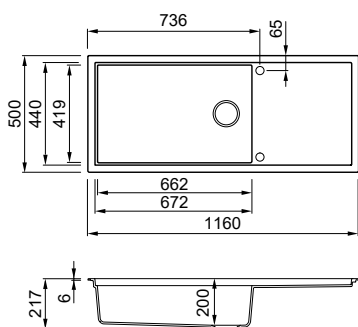

Sintesi

Sintesi 510

reddot winner 2022

LAVELLO / SINK

Lavello 1 vasca con gocciolatoio - Reversibile / 1-bowl sink with drainer - Reversible

DIMENSIONI / DIMENSIONS
1160 x 500 mm - P D 200 mm

INCASSO / BUILT-IN

Sopratop / Inset = 1140 x 480 mm
Filotop / Flushmount = consultare disegno approfondito / see technical drawing

BASE SOPRATOP / INSET BASE

- Top ≥ 35 mm **800 mm**
- Top < 35 mm **1200 mm**

BASE FILOTOP / BUILT-IN BASE

- Top ≥ 40 mm **800 mm**
- Top < 40 mm **1200 mm**

KERATEK

K86 BLACK	IN LKS51086	€ 700
	BK LKS51086BKM	€ 740
	GD LKS51086GLD	
	BZ LKS51086BRZ	

K83 CLAY	IN LKS51083	€ 700
	BK LKS51083BKM	€ 740
	GD LKS51083GLD	
	BZ LKS51083BRZ	

K99 CONCRETE	IN LKS51099	€ 700
	BK LKS51099BKM	€ 740
	GD LKS51099GLD	
	BZ LKS51099BRZ	

K82 SAGE	IN LKS51082	€ 700
	BK LKS51082BKM	€ 740
	GD LKS51082GLD	
	BZ LKS51082BRZ	

K96 WHITE	IN LKS51096	€ 700
	BK LKS51096BKM	€ 740
	GD LKS51096GLD	
	BZ LKS51096BRZ	

K87 COCOA	IN LKS51087	€ 700
	BK LKS51087BKM	€ 740
	GD LKS51087GLD	
	BZ LKS51087BRZ