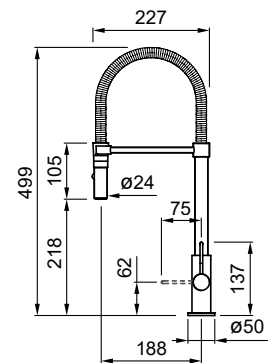

FINITURE / FINISHES

● CS Cromo spazzolato
MIKBAHCS € 560

● BK Black
MOKBAHBK € 640

DIMENSIONE FORO / HOLE SIZE = Ø 35 mm

BASE CANNA / SPOUT BASE = Ø 50 mm

ROTAZIONE CANNA / SPOUT ROTATION = 360°

FLESSIBILE / FLEXI-HOSE = Inox 3/8" - 400 mm