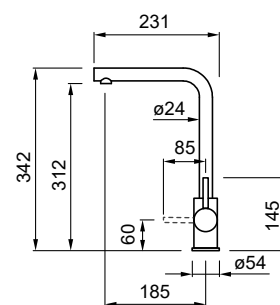

FINITURE / FINISHES

CS Cromo spazzolato
MIKTRACS € 290

GD Gold
MOKTRAGD € 360

BK Black
MOKTRABK € 280

DIMENSIONE FORO / HOLE SIZE = $\varnothing$ 35 mm

BASE / BASE = $\varnothing$ 54 mm

ROTAZIONE CANNA / SPOUT ROTATION = 360°

FLESSIBILE / FLEXI-HOSE = Inox 3/8" - 400 mm

CARTUCCIA / CARTRIDGE = 35 mm