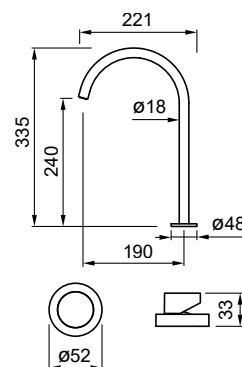

FINITURE / FINISHES

● CS Cromo spazzolato
MIKSWACS € 760

● BK Black
MOKSWABK € 740

DIMENSIONE FORO CANNA / SPOUT HOLE SIZE = $\varnothing$ 35 mm

DIMENSIONE FORO COMANDO / REMOTE HOLE SIZE = $\varnothing$ 35 mm

BASE CANNA / SPOUT BASE = $\varnothing$ 48 mm

BASE COMANDO / REMOTE CONTROL BASE = $\varnothing$ 52 mm

ROTAZIONE CANNA / SPOUT ROTATION = 360°

FLESSIBILE / FLEXI-HOSE = Inox 3/8" - 450 mm

CARTUCCIA / CARTRIDGE = 25 mm