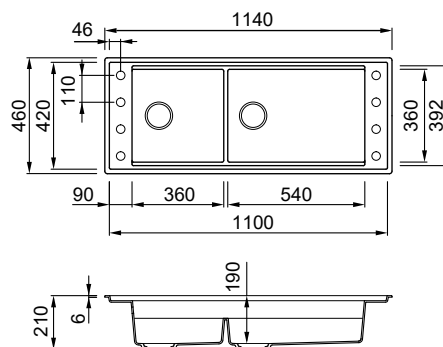

BASE / BASE
1200 mm

DIMENSIONI / DIMENSIONS
1140 x 460 mm - P D 190 mm

INCASSO / BUILT-IN
Sopratop / Inset = 1130 x 450 R5
Filotop / Flushmount = consultare disegno approfondito / see technical drawing

KERATEK