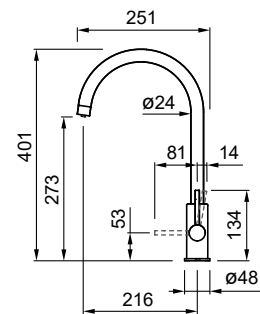

FINITURE LEVA / LEVER FINISHES

- **Black K82 Sage**
  MOKCARBK82 € 520
- **Black K83 Clay**
  MOKCARBK83 € 520

DIMENSIONE FORO / HOLE SIZE = $\varnothing$ 35 mm

BASE / BASE = $\varnothing$ 48 mm

ROTAZIONE CANNA / SPOUT ROTATION = 360°

FLESSIBILE / FLEXI-HOSE = Inox 3/8" - 430 mm

CARTUCCIA / CARTRIDGE = 25 mm

ABBINABILE A ELLECI PURE CASE / MATCHABLE WITH CASE ELLECI PURE