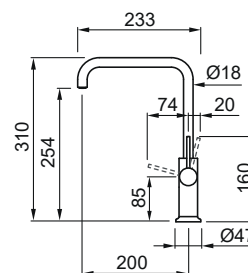

DIMENSIONE FORO / HOLE SIZE = $\varnothing$ 35 mm

BASE CANNA / SPOUT BASE = $\varnothing$ 47 mm

ROTAZIONE CANNA / SPOUT ROTATION = 360°

FLESSIBILE / FLEXI-HOSE = Inox 3/8" - 390 mm

CARTUCCIA / CARTRIDGE = 25 mm