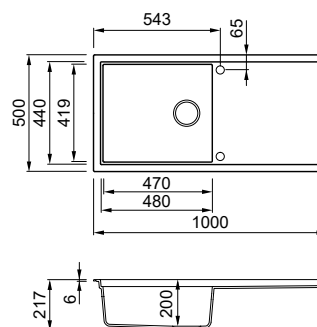

Sintesi 480

LAVELLO / SINK

Lavello 1 vasca con gocciolatoio - Reversibile / 1-bowl sink with drainer - Reversible

DIMENSIONI / DIMENSIONS
1000 x 500 mm - P D 200 mm

INCASSO / BUILT-IN

Sopratop / Inset = 980 x 480 mm
Filotop / Flushmount = consultare disegno approfondito / see technical drawing

BASE SOPRATOP / INSET BASE

- Top ≥ 35 mm **600 mm**
- Top < 35 mm **1200 mm**

BASE FILOTOP / BUILT-IN BASE

- Top ≥ 40 mm **600 mm**
- Top < 40 mm **1200 mm**

KERATEK

K86 BLACK	IN LKS48086	€ 680
	BK LKS48086BKM	€ 720
	GD LKS48086GLD	
	BZ LKS48086BRZ	

K83 CLAY	IN LKS48083	€ 680
	BK LKS48083BKM	€ 720
	GD LKS48083GLD	
	BZ LKS48083BRZ	

K99 CONCRETE	IN LKS48099	€ 680
	BK LKS48099BKM	€ 720
	GD LKS48099GLD	
	BZ LKS48099BRZ	

K82 SAGE	IN LKS48082	€ 680
	BK LKS48082BKM	€ 720
	GD LKS48082GLD	
	BZ LKS48082BRZ	

K96 WHITE	IN LKS48096	€ 680
	BK LKS48096BKM	€ 720
	GD LKS48096GLD	
	BZ LKS48096BRZ	

K87 COCOA	IN LKS48087	€ 680
	BK LKS48087BKM	€ 720
	GD LKS48087GLD	
	BZ LKS48087BRZ	

CORREDO / SINK KIT

Sifone salvaspazio, Flow Pro, Troppopieno rettangolare, Kit di fissaggio.
Space-saving siphon, Flow Pro waste, Rectangular Overflow, Fixing Kit.

COMPONENTI / COMPONENTS

FINITURE / FINISHES