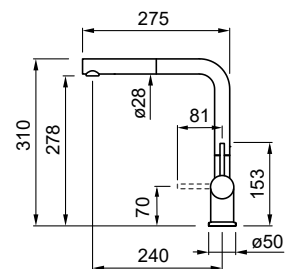

FINITURE / FINISHES

● CS Cromo spazzolato
MIKSTPCS € 410

● BK Black
MOKSTPBK € 410

● GD Gold
MOKSTPGD € 460

DIMENSIONE FORO / HOLE SIZE = $\varnothing$ 35 mm

BASE / BASE = $\varnothing$ 50 mm

ROTAZIONE CANNA / SPOUT ROTATION = 360°

FLESSIBILE / FLEXI-HOSE = Inox 3/8" - 350 mm

CARTUCCIA / CARTRIDGE = 35 mm