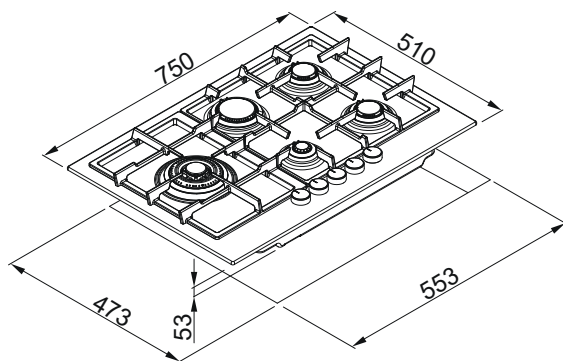

PIANO = piano cottura smaltato con bruciatori piatti

COMANDI = manopole nere soft touch

FUNZIONI = step flame control su 9 livelli di potenza, accensione elettrica integrata sotto manopola, griglie e copri spartifiamma in ghisa, 5 bruciatori gas, 1 ausiliario 1 kW, 2 semirapido 1,75 kW, 1 rapido 3 kW centrale

SICUREZZA = termovalvola di sicurezza

HOB = flat burner full black

CONTROLS = black knobs soft touch

FUNCTIONS = step flame control on 9 power levels, integrated electric ignition under knob, cast iron grids and flame covers, 5 gas burners, 1 auxiliary 1 kW, 2 semi-rapid 1.75 kW, 1 rapid 3 kW central

SAFETY = safety thermostatic valve