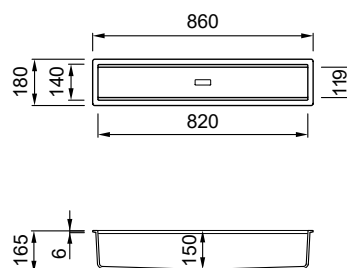

Dialogo canale attrezzato

LAVELLO / SINK

1 Vasca - Reversibile / 1 Bowl - Reversible

BASE / BASE

900 mm

DIMENSIONI / DIMENSIONS

860 x 180 mm - P D 150 mm

INCASSO / BUILT-IN

Sopratop / Inset = 850 x 170 R5 mm

Sottotop / Undermount = 820 x 140 R4 mm

KERATEK

K86 BLACK - IN LKD36086 € 780 - BK LKD36086BKM € 820 - GD LKD36086GLD € 820 - BZ LKD36086BRZ € 820	K83 CLAY - IN LKD36083 € 780 - BK LKD36083BKM € 820 - GD LKD36083GLD € 820 - BZ LKD36083BRZ € 820
K99 CONCRETE - IN LKD36099 € 780 - BK LKD36099BKM € 820 - GD LKD36099GLD € 820 - BZ LKD36099BRZ € 820	K82 SAGE - IN LKD36082 € 780 - BK LKD36082BKM € 820 - GD LKD36082GLD € 820 - BZ LKD36082BRZ € 820
K96 WHITE - IN LKD36096 € 780 - BK LKD36096BKM € 820 - GD LKD36096GLD € 820 - BZ LKD36096BRZ € 820	K87 COCOA - IN LKD36087 € 780 - BK LKD36087BKM € 820 - GD LKD36087GLD € 820 - BZ LKD36087BRZ € 820

KERATEK

K86 BLACK - IN LKDC8686 € 320 - BK LKDC8686BKM € 320 - GD LKDC8686GLD € 320 - BZ LKDC8686BRZ € 320	K83 CLAY - IN LKDC8683 € 320 - BK LKDC8683BKM € 320 - GD LKDC8683GLD € 320 - BZ LKDC8683BRZ € 320
K99 CONCRETE - IN LKDC8699 € 320 - BK LKDC8699BKM € 320 - GD LKDC8699GLD € 320 - BZ LKDC8699BRZ € 320	K82 SAGE - IN LKDC8682 € 320 - BK LKDC8682BKM € 320 - GD LKDC8682GLD € 320 - BZ LKDC8682BRZ € 320
K96 WHITE - IN LKDC8696 € 320 - BK LKDC8696BKM € 320 - GD LKDC8696GLD € 320 - BZ LKDC8696BRZ € 320	K87 COCOA - IN LKDC8687 € 320 - BK LKDC8687BKM € 320 - GD LKDC8687GLD € 320 - BZ LKDC8687BRZ € 320

CORREDO / SINK KIT

Sifone salvaspazio, Flow Pro, Troppopieno rettangolare, Kit di fissaggio.
Space-saving siphon, Flow Pro waste, Rectangular Overflow, Fixing Kit.

Canale attrezzato: elemento di raccordo allo scarico principale.
Equipped track: connection element to the main drain.

COMPONENTI / COMPONENTS

FINITURE / FINISHES