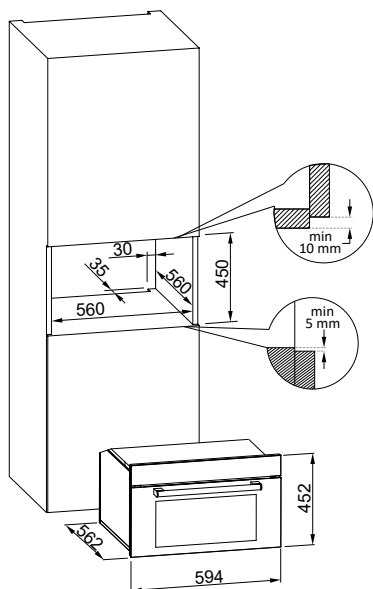

Sipario

Cantinetta 45 Wine Cellar 45

**Estetica
total black**
Look total black

**Capacità
Capacity**

**Display digitale
touch**
Touch digital
display

**Temperatura
regolabile**
Temperature
adjustable

**Chiusura
ammortizzata**
Soft closing

**Ripiani
telescopici**
Sliding shelves

**Illuminazione
interna**
Interior lighting

Cantinetta 45 cm estetica metallo nero opaco
Black matt metal wine cellar 45 cm

FINITURE / FINISHES

BK Black
CAVS451BK € 2600

TEMPERATURA = regolabile tra +5°C e 20°C

CLASSE ENERGETICA = G

CAPACITÀ = 22 bottiglie (diametro Ø 76 mm)

COMANDI = display digitale touch

PORTA VETRO = finitura dark grey non permette vedere interno se luce della cavità è spenta, apertura a ribalta - soft closing

ILLUMINAZIONE = n° 1 led

ACCESSORI INCLUSI = n° 3 ripiani scorrevoli in legno di faggio

GUIDE = coppia di guide telescopiche

MAX ASSORBIMENTO = 80 W

TENSIONE / FREQUENZA = 220-240 V / 50-60 Hz

TEMPERATURE = adjustable tra +5°C e 20°C

ENERGY RATING = G

CAPACITY = 22 bottles (diameter Ø 76 mm)

CONTROLS = digital touchscreen

GLASS DOOR = dark grey finish it does not allow to see inside if light is off, flap opening - soft closing

LIGHTING = n°1 led

INCLUDED ACCESSORIES = n° 3 sliding beechwood shelves

GUIDES = telescopic guides

MAX ABSORPTION = 80 W

TENSION / FREQUENCY = 220-240 V / 50-60 Hz