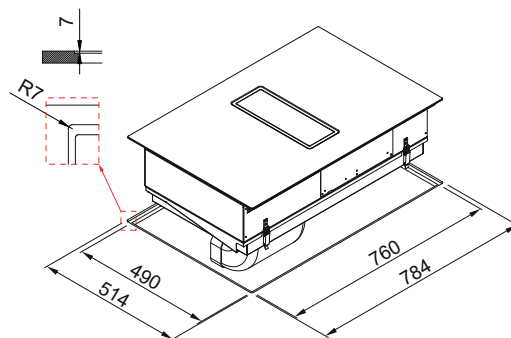

ACCESSORI INCLUSI = n°2 curve 90° e un tratto lunghezza 1 metro lineare sezione rettangolare (compatibili naber/i-tube)

MOUNTING = flushmount, flat

CONTROLS = white leds and single zone slider 4 cooking + 1 extractor hood with 9 power levels + booster

FUNCTIONS = automatic rapid heating, cooking booster, cooking timer, autonomous timer, pause and restart, pot presence detection

SAFETY = key lock, child safety, residual heat indication

COOKING ZONES = 4 zones 210x190mm, power 2,1 kW, Booster 3 kW, Bridge 3,7 kW

ABSORPTION = 8 levels of limitations from 1 to 7.4 kW

POWER SUPPLY = single phase 220-240 V 50-60 Hz, two phases 380-415 V 50-60 Hz

HOOD CONTROLS = white leds and slider command

FUNCTIONS = aspirant with external expulsion and filtered with included regenerable activated charcoal filters, automatic operation according to power level, hood timer with auto-off, grease filter saturation status indication, indication for charcoal filter saturation status, flap to direct aspirant flow (one side in metal and other in glass ceramic)

INCLUDED ACCESSORIES = 2 x 90° bent and 1 linear meter rectangular section pipe (naber / i-tube adaptable)