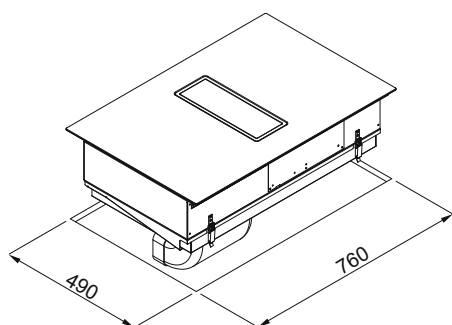

ACCESSORI INCLUSI = n°2 curve 90° e un tratto lunghezza 1 metro lineare sezione rettangolare (compatibili naber/i-tube)

MOUNTING = flushmount, flat

CONTROLS = white leds and single zone slider 4 cooking + 1 extractor hood with 9 power levels + booster

FUNCTIONS = automatic rapid heating, cooking booster, cooking timer, autonomous timer, pause and restart, pot presence detection

SAFETY = key lock, child safety, residual heat indication

COOKING ZONES = 4 zones 210x190mm, power 2,1 kW, Booster 3 kW, Bridge 3,7 kW

ABSORPTION = 8 levels of limitations from 1 to 7.4 kW

POWER SUPPLY = single phase 220-240 V 50-60 Hz, two phases 380-415 V 50-60 Hz

HOOD CONTROLS = white leds and slider command

FUNCTIONS = aspirant with external expulsion and filtered with included regenerable activated charcoal filters, automatic operation according to power level, hood timer with auto-off, grease filter saturation status indication, indication for charcoal filter saturation status, flap to direct aspirant flow (one side in metal and other in glass ceramic)

INCLUDED ACCESSORIES = 2 x 90° bent and 1 linear meter rectangular section pipe (naber / i-tube adaptable)