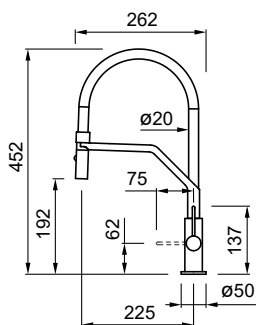

FINITURE / FINISHES

- CS Cromo spazzolato + BK Black**
 MIKECLCS € 580
- BK Black + BK Black**
 MOKECLBK € 620
- BZ Bronze + BK Black**
 MOKECLBZ € 660

DIMENSIONE FORO / HOLE SIZE = \varnothing 35 mm

BASE CANNA / SPOUT BASE = \varnothing 50 mm