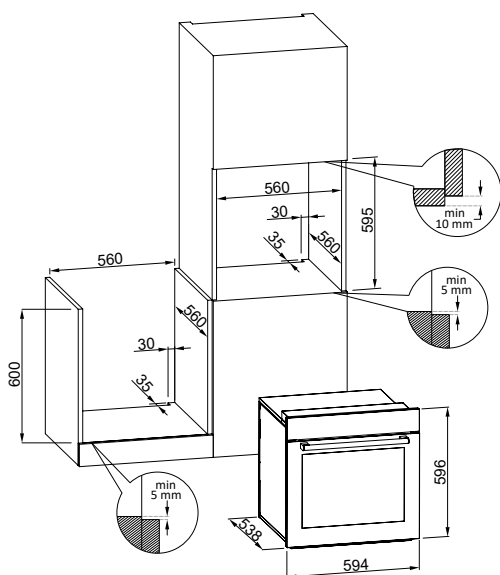

Sipario

Forno termoventilato 60 Thermoventilated oven 60

Estetica total black
Look total black

12 Funzioni
12 Functions

Display led bianchi
White led display

Manopole soft touch
Soft touch knobs

Guide telescopiche estraibili
Pull-out telescopic guides

Chiusura ammortizzata
Soft closing

Porta fredda
Cold door

Vetro porta removibile
Removable glass door

Forno termoventilato 60 cm estetica metallo nero opaco
Black matt metal thermoventilated oven 60 cm

FINITURE / FINISHES

BK Black
FOVS601BK € 1850

FUNZIONI FORNO = n° 12

CLASSE ENERGETICA = A

CAPACITÀ = 65 L - cavità smaltata ultra black

COMANDI = digital timer + 2 manopole soft touch

PORTA = 3 vetri - completamente smontabile - finitura dark gray - soft closing

GUIDE = n° 1 coppia di guide lineari ad estrazione totale

LAMPADA ALOGENA = n° 1

ACCESSORI INCLUSI = n° 1 griglia, n° 1 leccarda smaltata

MAX ASSORBIMENTO = 3,5 kW

TENSIONE / FREQUENZA = 220-240 V / 50-60 HZ

OVEN FUNCTIONS = n° 12

ENERGY RATING = A

CAPACITY = 65 L - enamelled ultra black internal walls

CONTROLS = digital timer + 2 soft touch knobs

DOOR = 3 glasses - completely removable - dark gray finish - soft closing

GUIDES = n° 1 pair of linear pull-out telescopic guides

HALOGEN LAMP = n° 1

INCLUDED ACCESSORIES = n° 1 grid, n° 1 enamelled tray

MAX ABSORPTION = 3,5 kW

TENSION / FREQUENCY = 220-240 V / 50-60 HZ