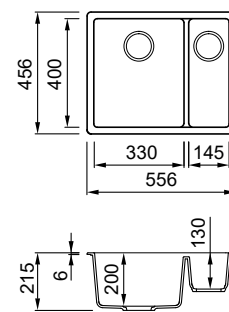

Zen 150

LAVELLO / SINK
1 Vasca e 1/2 - Non reversibile /
1 Bowl & 1/2 - Non reversible

BASE / BASE
600 mm

DIMENSIONI / DIMENSIONS
556 x 456 mm - P D 200/130 mm

INCASSO / BUILT-IN
Sopratop / Inset = 545 x 445 R5 mm
Sottotop / Undermount = 500 x 400 R10 mm

KERATEK

K86 BLACK ● BK LKZ13086BKM ● GD LKZ13086GLD € 600 ● BZ LKZ13086BRZ	K83 CLAY ● BK LKZ13083BKM ● GD LKZ13083GLD € 600 ● BZ LKZ13083BRZ
K99 CONCRETE ● BK LKZ13099BKM ● GD LKZ13099GLD € 600 ● BZ LKZ13099BRZ	K82 SAGE ● BK LKZ13082BKM ● GD LKZ13082GLD € 600 ● BZ LKZ13082BRZ
K96 WHITE ● BK LKZ13096BKM ● GD LKZ13096GLD € 600 ● BZ LKZ13096BRZ	K87 COCOA ● BK LKZ13087BKM ● GD LKZ13087GLD € 600 ● BZ LKZ13087BRZ

KERATEK

K86 BLACK ● BK LKZ15086BKM ● GD LKZ15086GLD € 640 ● BZ LKZ15086BRZ	K83 CLAY ● BK LKZ15083BKM ● GD LKZ15083GLD € 640 ● BZ LKZ15083BRZ
K99 CONCRETE ● BK LKZ15099BKM ● GD LKZ15099GLD € 640 ● BZ LKZ15099BRZ	K82 SAGE ● BK LKZ15082BKM ● GD LKZ15082GLD € 640 ● BZ LKZ15082BRZ
K96 WHITE ● BK LKZ15096BKM ● GD LKZ15096GLD € 640 ● BZ LKZ15096BRZ	K87 COCOA ● BK LKZ15087BKM ● GD LKZ15087GLD € 640 ● BZ LKZ15087BRZ