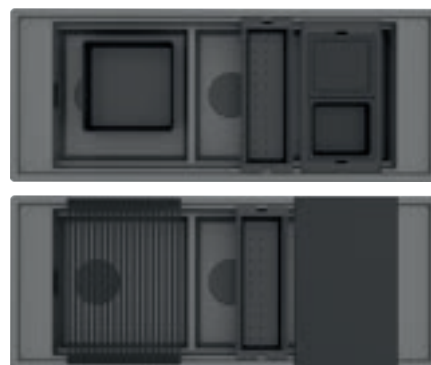

Ecologico
Environmentally friendly

Mixology

ACCESSORIES

Possibili configurazioni
Possible configurations

Schema posizionamento accessori
Accessory placement diagram

Mixology

LAVELLO / SINK
2 Vasche - Reversibile / 2 Bowls - Reversible