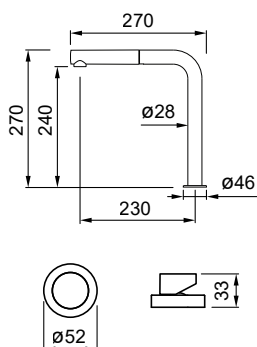

DIMENSIONE FORO CANNA / SPOUT HOLE SIZE = $\varnothing$ 35 mm

DIMENSIONE FORO COMANDO / REMOTE HOLE SIZE = $\varnothing$ 35 mm

BASE CANNA / BASE = $\varnothing$ 46 mm

BASE COMANDO / BASE = $\varnothing$ 52 mm

ROTAZIONE CANNA / SPOUT ROTATION = 360°

FLESSIBILE / FLEXI-HOSE = Inox 3/8" - 400 mm

CARTUCCIA / CARTRIDGE = 25 mm