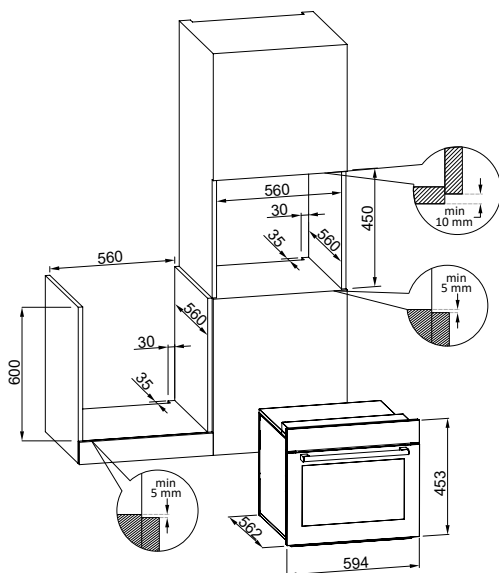

Sipario

Forno vapore 45 Steam oven 45

Estetica total black
Look total black

Vapore + Grill
Steam + Grill

Display led bianchi
White led display

Manopole soft touch
Soft touch knobs

Vetro porta rimovibile
Removable door glass

Porta fredda
Cold door

Forno vapore 45 cm estetica metallo nero opaco
Black matt metal steam oven 45 cm

FINITURE / FINISHES

BK Black
FVVS451BK € 3150

FUNZIONI FORNO = cottura vapore, grill, decalcificatore automatico

CLASSE ENERGETICA = A++

CAPACITÀ = 34 L - cavità Inox

COMANDI = digital timer + 2 manopole soft touch

PORTA = 3 vetri - finitura dark gray - soft closing

LAMPADA ALOGENA = n° 1

ACCESSORI INCLUSI = n° 1 griglia, n° 1 leccarda inox, vassoio microforato con coperchio, vassoio raccogli liquidi e supporto

MAX ASSORBIMENTO = 1,2 kW

TENSIONE / FREQUENZA = 220-240 V / 50-60 Hz

OVEN FUNCTIONS = steaming, grill, automatic water descaler

ENERGY RATING = A++

CAPACITY = 34 L - stainless steel made internal walls

CONTROLS = 2 soft touch knobs + display, digital timer

DOOR = 3 glasses (cool door) - dark gray finish

HALOGEN LAMP = n° 1

INCLUDED ACCESSORIES = n° 1 grill, n° 1 stainless steel drip pan, stainless steel tray with perforated cover, liquid collection tray

MAX ABSORPTION = 1,2 kW

TENSION / FREQUENCY = 220-240 V / 50-60 Hz