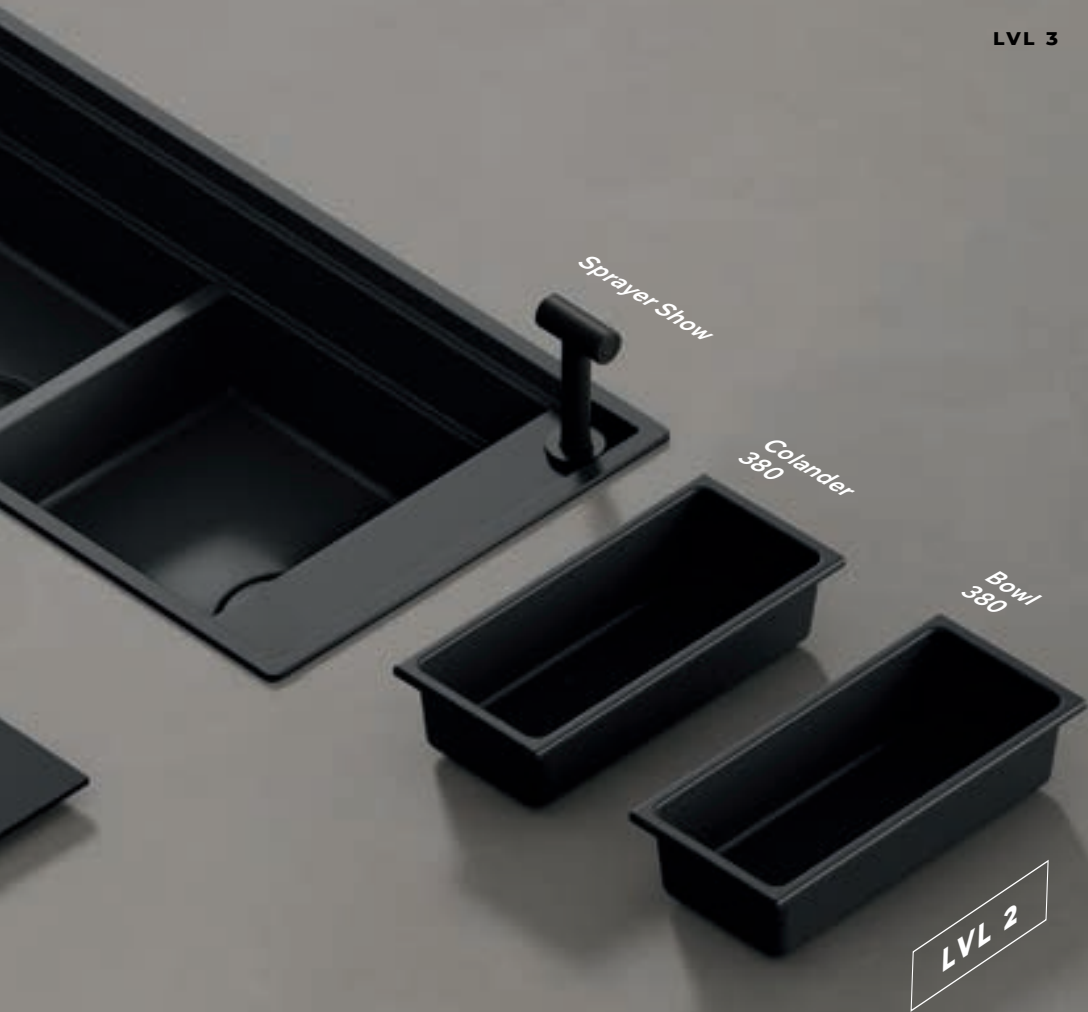

Ecologico
Environmentally friendly

Mixology

ACCESSORIES

Possibili configurazioni
Possible configurations

Schema posizionamento accessori
Accessory placement diagram

Mixology

LAVELLO / SINK
2 Vasche - Reversibile / 2 Bowls - Reversible