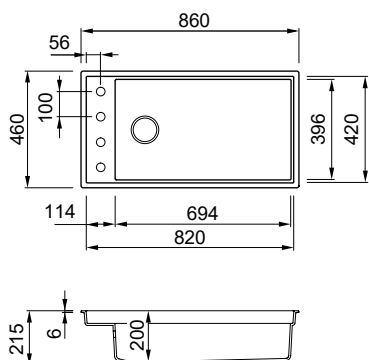

LAVELLO / SINK

Accessorio 1 vasca / 1 Accessory sink

BASE / BASE

900 mm

DIMENSIONI / DIMENSIONS

860 x 460 mm - P D 220 mm

INCASSO / BUILT-IN

Sopratop / Inset = 850 x 450 R5 mm