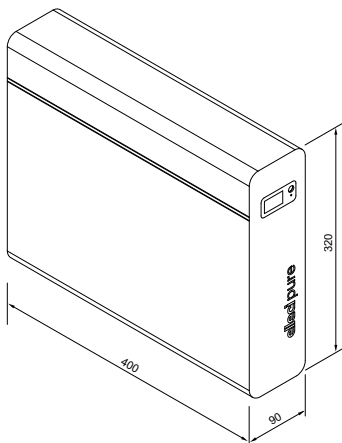

Elleci Pure Case

Installazione facile, attivazione plug and play
Easy installation, plug and play activation