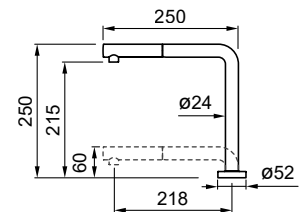

Single-level telescopic tap with swivel spout, pull-out sprayer and remote control

FINITURE / FINISHES

● CS Cromo spazzolato
MIKFOLCS € 840

● GD Gold
MOKFOLGD € 940

● BK Black
MOKFOLBK € 820

DIMENSIONE FORO CANNA / SPOUT HOLE SIZE = \varnothing 35 mm