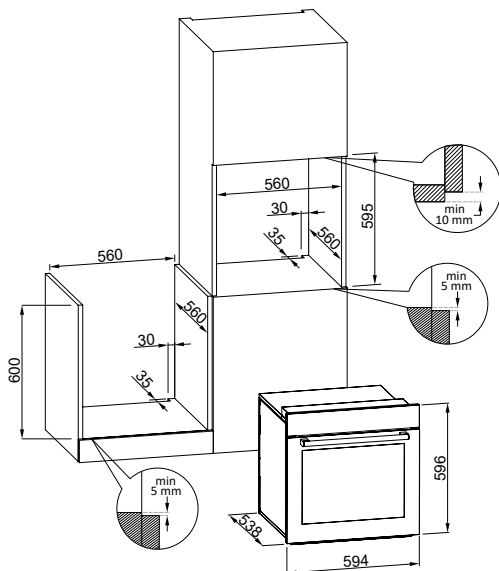

Sipario Forno pirolitico 60

Pyrolytic oven 60

Estetica total black
Look total black

Autopulente
Self-cleaning

Display led bianchi
White led display

Manopole soft touch
Soft touch knobs

Guide telescopiche estraibili
Pull-out telescopic guides

Chiusura ammortizzata
Soft closing

Porta fredda
Cold door

Vetro porta removibile
Removable glass door

Forno pirolitico 60 cm estetica metallo nero opaco
Black matt metal pyrolytic oven 60 cm

FINITURE / FINISHES

BK Black
FPVS601BK € 2600

FUNZIONI FORNO = n° 9

CLASSE ENERGETICA = A+

CAPACITÀ = 65 L - cavità smaltata ultra black puntinata

COMANDI = digital timer + 2 manopole soft touch

PORTA = 4 vetri - finitura dark gray - soft closing

GUIDE = n° 1 coppia di guide lineari ad estrazione totale

LAMPADE ALOGENE = n° 2

ACCESSORI INCLUSI = n° 1 griglia, n° 1 leccarda smaltata

MAX ASSORBIMENTO = 3,5 kW

TENSIONE / FREQUENZA = 220-240 V / 50-60 Hz

OVEN FUNCTIONS = n° 9

ENERGY RATING = A+

CAPACITY = 65 L - enamelled dotted ultra black internal walls

CONTROLS = digital timer + 2 soft touch knobs

DOOR = 4 glasses - dark gray finish - soft closing

GUIDES = n° 1 pair of linear pull-out telescopic guides

HALOGEN LAMP = n° 2

INCLUDED ACCESSORIES = n° 1 grid, n° 1 enamelled tray

MAX ABSORPTION = 3,5 kW

TENSION / FREQUENCY = 220-240 V / 50-60 Hz